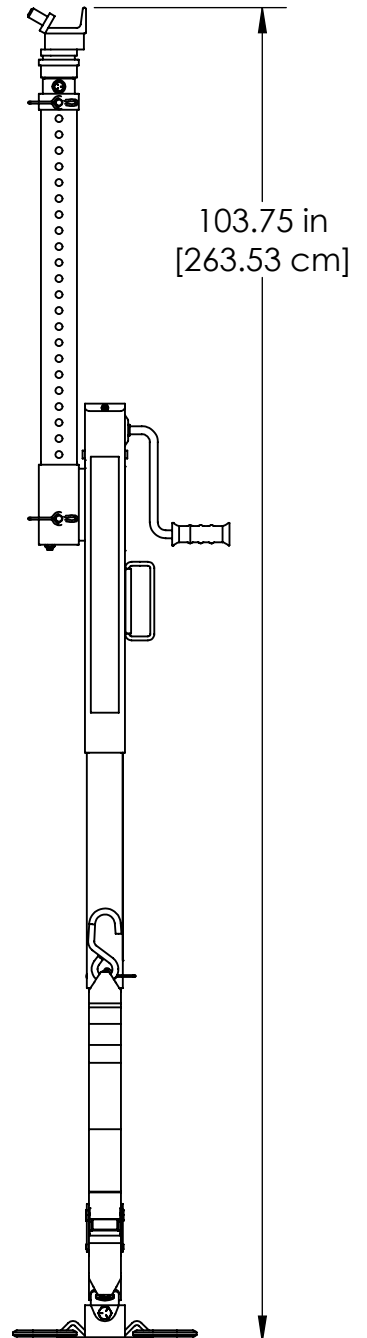

# TECHNICAL DATA SHEET

DATE UPDATED:  
10/02/2018

REV:  
A

TITLE:  
SPACE SAVER JACK STAND

PART NO.  
SPS-(D)JKST

LOAD RATING (2:1 SAFETY FACTOR)			
LOCATION		WLL (lbs)	WLL (kgs)
A	ROUND POINT	4,000	1,814
B	COLUMN	4,000	1,814
C	CHAIN GRAB	3,100	1,406
LIFTING WLL		4,000	1,814

STRUT WEIGHT: 52 lbs/23.59 kg

# TECHNICAL DATA SHEET

DATE UPDATED:  
10/02/2018

REV:  
A

TITLE:  
SPACE SAVER JACK STAND

PART NO.  
SPS-(D)JKST