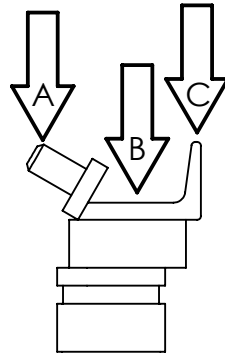

# TECHNICAL DATA SHEET

DATE UPDATED:  
10/02/2018

REV:  
A

TITLE:  
SPACE SAVER JACK STAND

PART NO.  
SPS-(D)JKST

LOAD RATING (2:1 SAFETY FACTOR)			
LOCATION		WLL (lbs)	WLL (kgs)
A	ROUND POINT	4,000	1,814
B	COLUMN	4,000	1,814
C	CHAIN GRAB	3,100	1,406
LIFTING WLL		4,000	1,814

STRUT WEIGHT: 52 lbs/23.59 kg