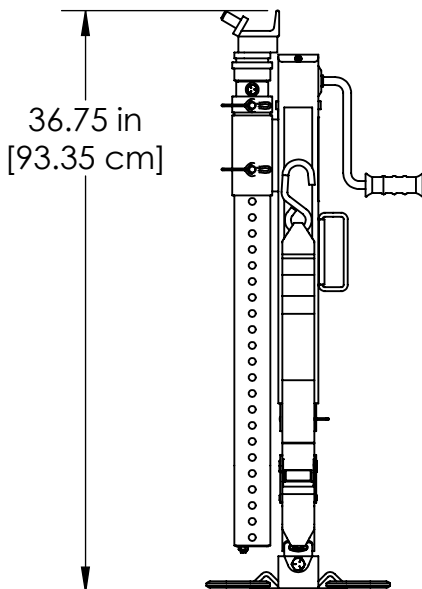

# TECHNICAL DATA SHEET

DATE UPDATED:  
10/02/2018

REV:  
A

TITLE:  
SPACE SAVER JACK STAND

PART NO.  
SPS-(D)JKST

LOAD RATING (2:1 SAFETY FACTOR)			
LOCATION		WLL (lbs)	WLL (kgs)
A	ROUND POINT	4,000	1,814
B	COLUMN	4,000	1,814
C	CHAIN GRAB	3,100	1,406
LIFTING WLL		4,000	1,814

STRUT WEIGHT: 52 lbs/23.59 kg

# TECHNICAL DATA SHEET

DATE UPDATED:  
10/02/2018

REV:  
A

TITLE:  
SPACE SAVER JACK STAND

PART NO.  
SPS-(D)JKST