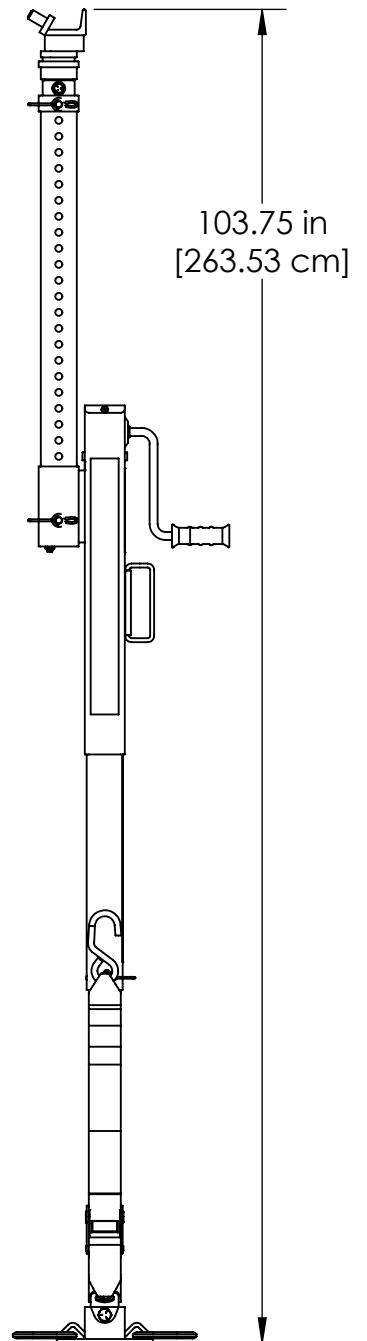

TECHNICAL DATA SHEET

DATE UPDATED:
10/02/2018

REV:
A

TITLE:
SPACE SAVER JACK STAND

PART NO.
SPS-(D)JKST

LOAD RATING (2:1 SAFETY FACTOR)			
LOCATION		WLL (lbs)	WLL (kgs)
A	ROUND POINT	4,000	1,814
B	COLUMN	4,000	1,814
C	CHAIN GRAB	3,100	1,406
LIFTING WLL		4,000	1,814

STRUT WEIGHT: 52 lbs/23.59 kg

TECHNICAL DATA SHEET

DATE UPDATED:
10/02/2018

REV:
A

TITLE:
SPACE SAVER JACK STAND

PART NO.
SPS-(D)JKST

STORAGE