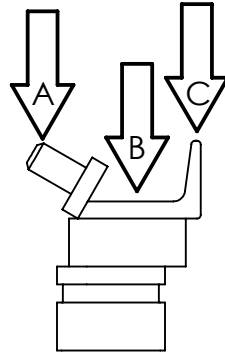

TECHNICAL DATA SHEET

DATE UPDATED:
10/02/2018

REV:
A

TITLE:
SPACE SAVER JACK STAND

PART NO.
SPS-(D)JKST

LOAD RATING (2:1 SAFETY FACTOR)			
LOCATION		WLL (lbs)	WLL (kgs)
A	ROUND POINT	4,000	1,814
B	COLUMN	4,000	1,814
C	CHAIN GRAB	3,100	1,406
LIFTING WLL		4,000	1,814

STRUT WEIGHT: 52 lbs/23.59 kg

TECHNICAL DATA SHEET

DATE UPDATED:
10/02/2018

REV:
A

TITLE:
SPACE SAVER JACK STAND

PART NO.
SPS-(D)JKST

STORAGE