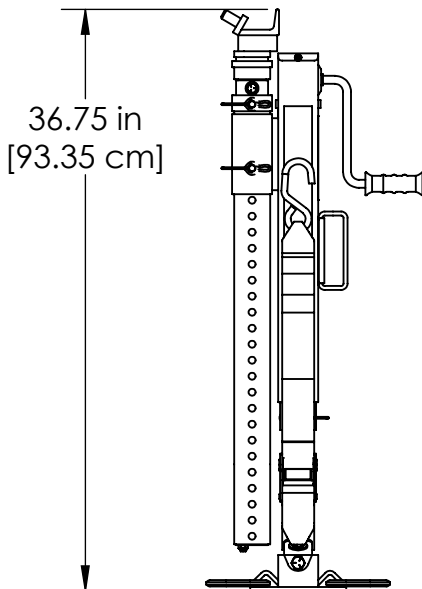

TECHNICAL DATA SHEET

DATE UPDATED:
10/02/2018

REV:
A

TITLE:
SPACE SAVER JACK STAND

PART NO.
SPS-(D)JKST

LOAD RATING (2:1 SAFETY FACTOR)			
LOCATION		WLL (lbs)	WLL (kgs)
A	ROUND POINT	4,000	1,814
B	COLUMN	4,000	1,814
C	CHAIN GRAB	3,100	1,406
LIFTING WLL		4,000	1,814

STRUT WEIGHT: 52 lbs/23.59 kg

TECHNICAL DATA SHEET

DATE UPDATED:
10/02/2018

REV:
A

TITLE:
SPACE SAVER JACK STAND

PART NO.
SPS-(D)JKST

STORAGE